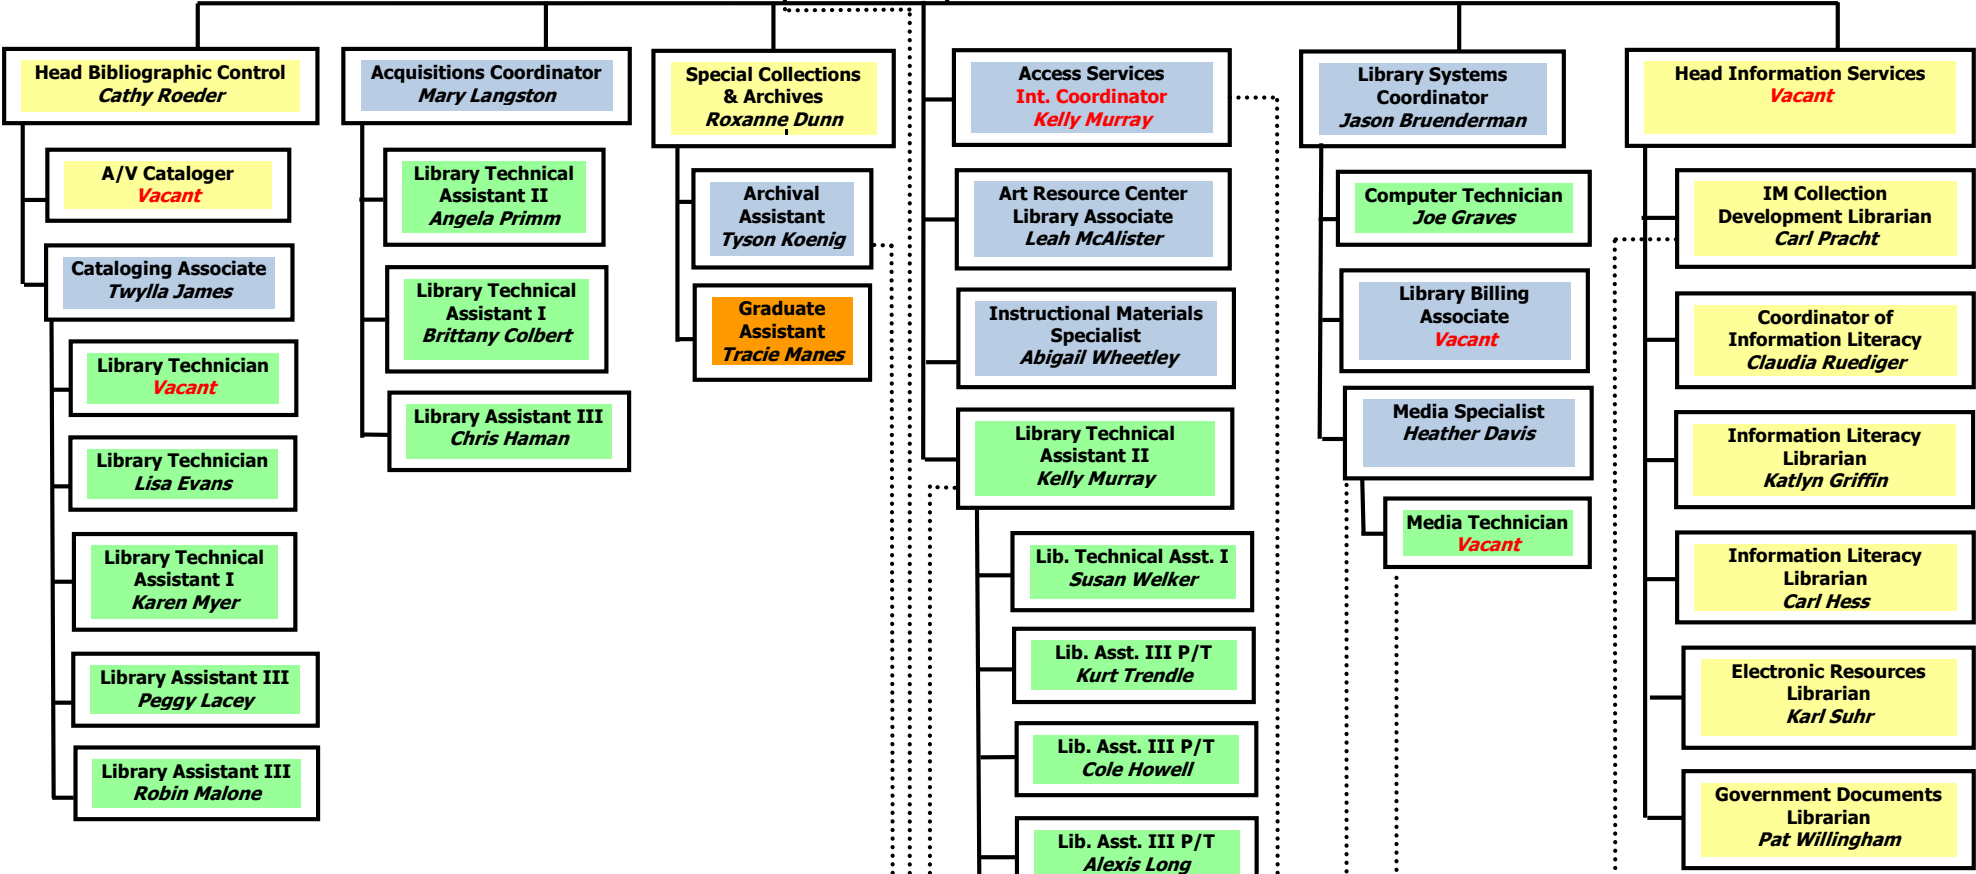

Dean of Kent Library
Barbara Glackin

Senior Administrative Assistant *Sondra Phillips*

Administrative
Faculty
Professional
Clerical Support
Graduate Assistant
Student Employees

Student workforce
~50 students