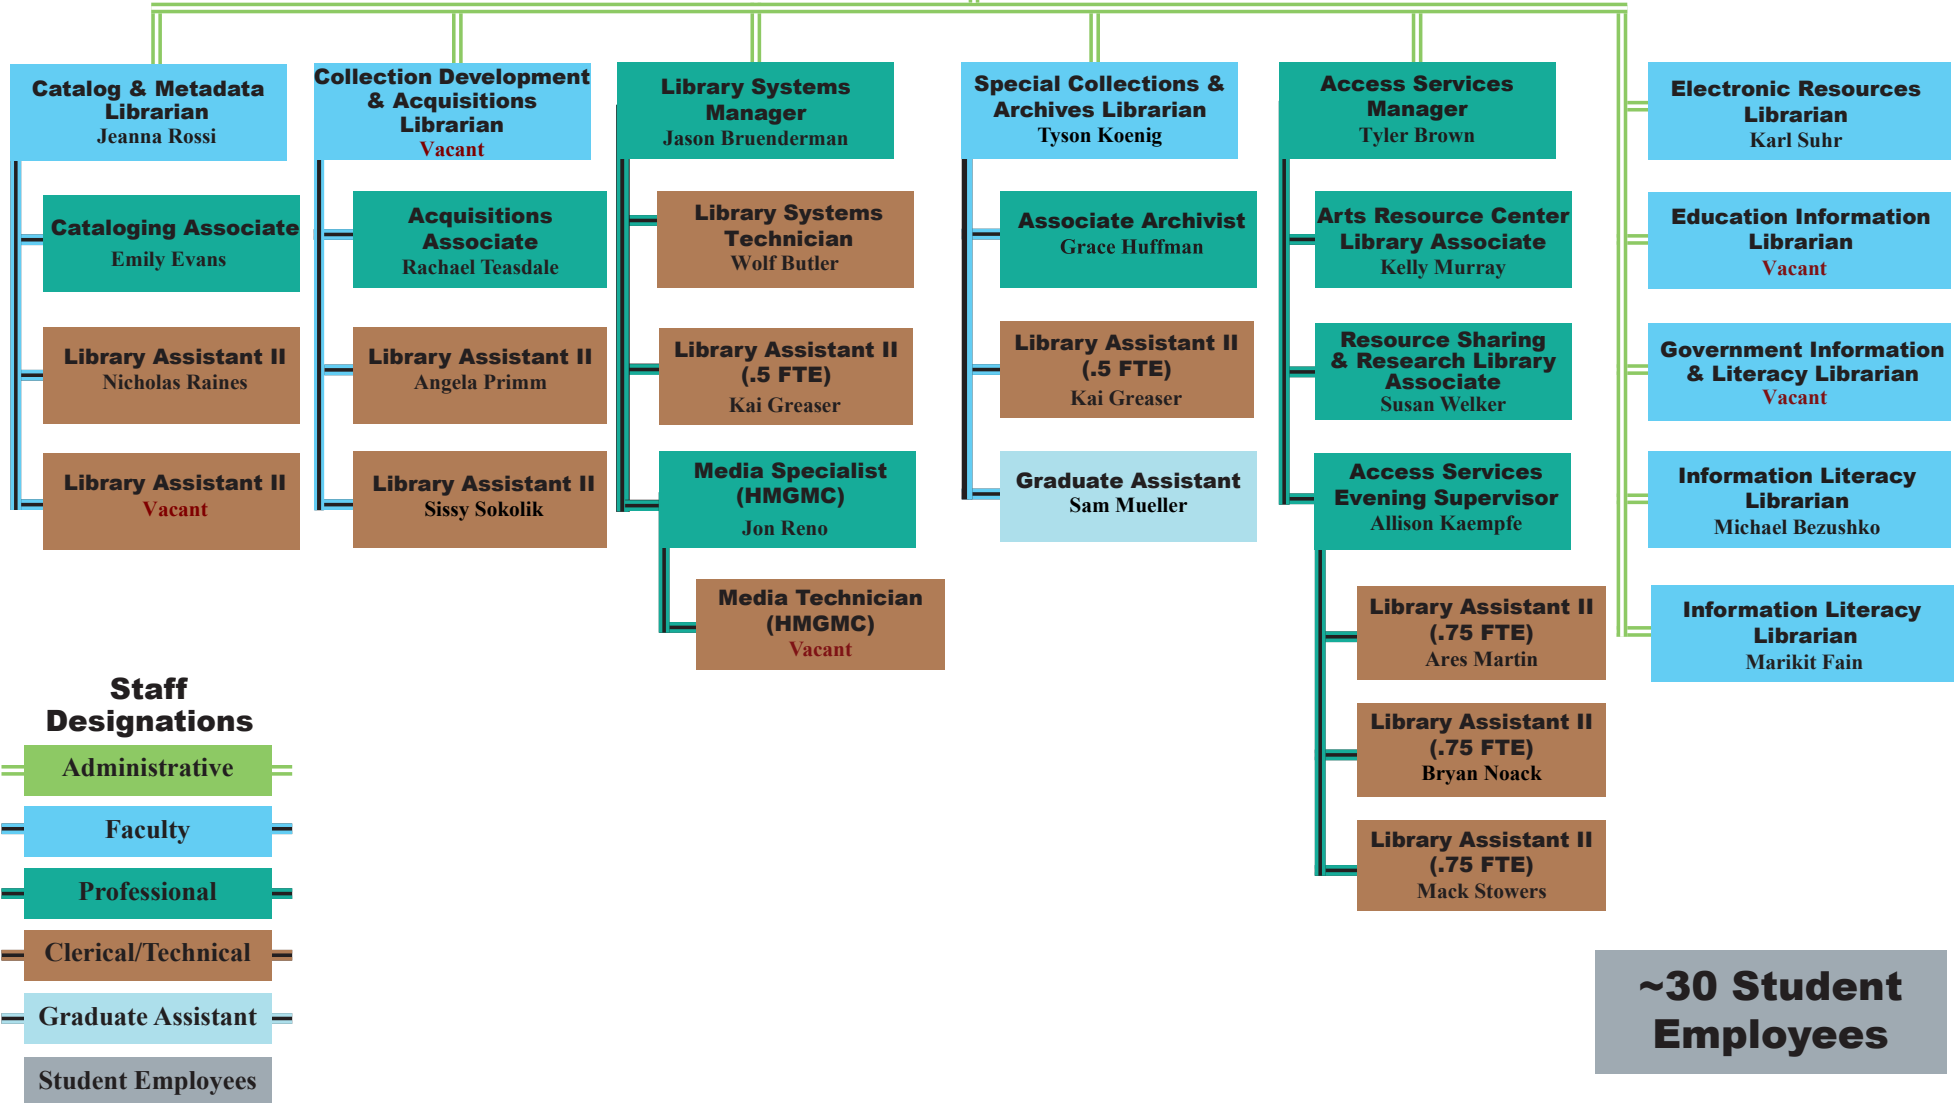

Kent Library Organizational Chart

Dean of Kent Library
Paul Sharpe

Senior Administrative Assistant
Bailey Drake

Staff Designations

- Administrative
- Faculty
- Professional
- Clerical/Technical
- Graduate Assistant
- Student Employees

~30 Student Employees

Last updated: 10-10-2024